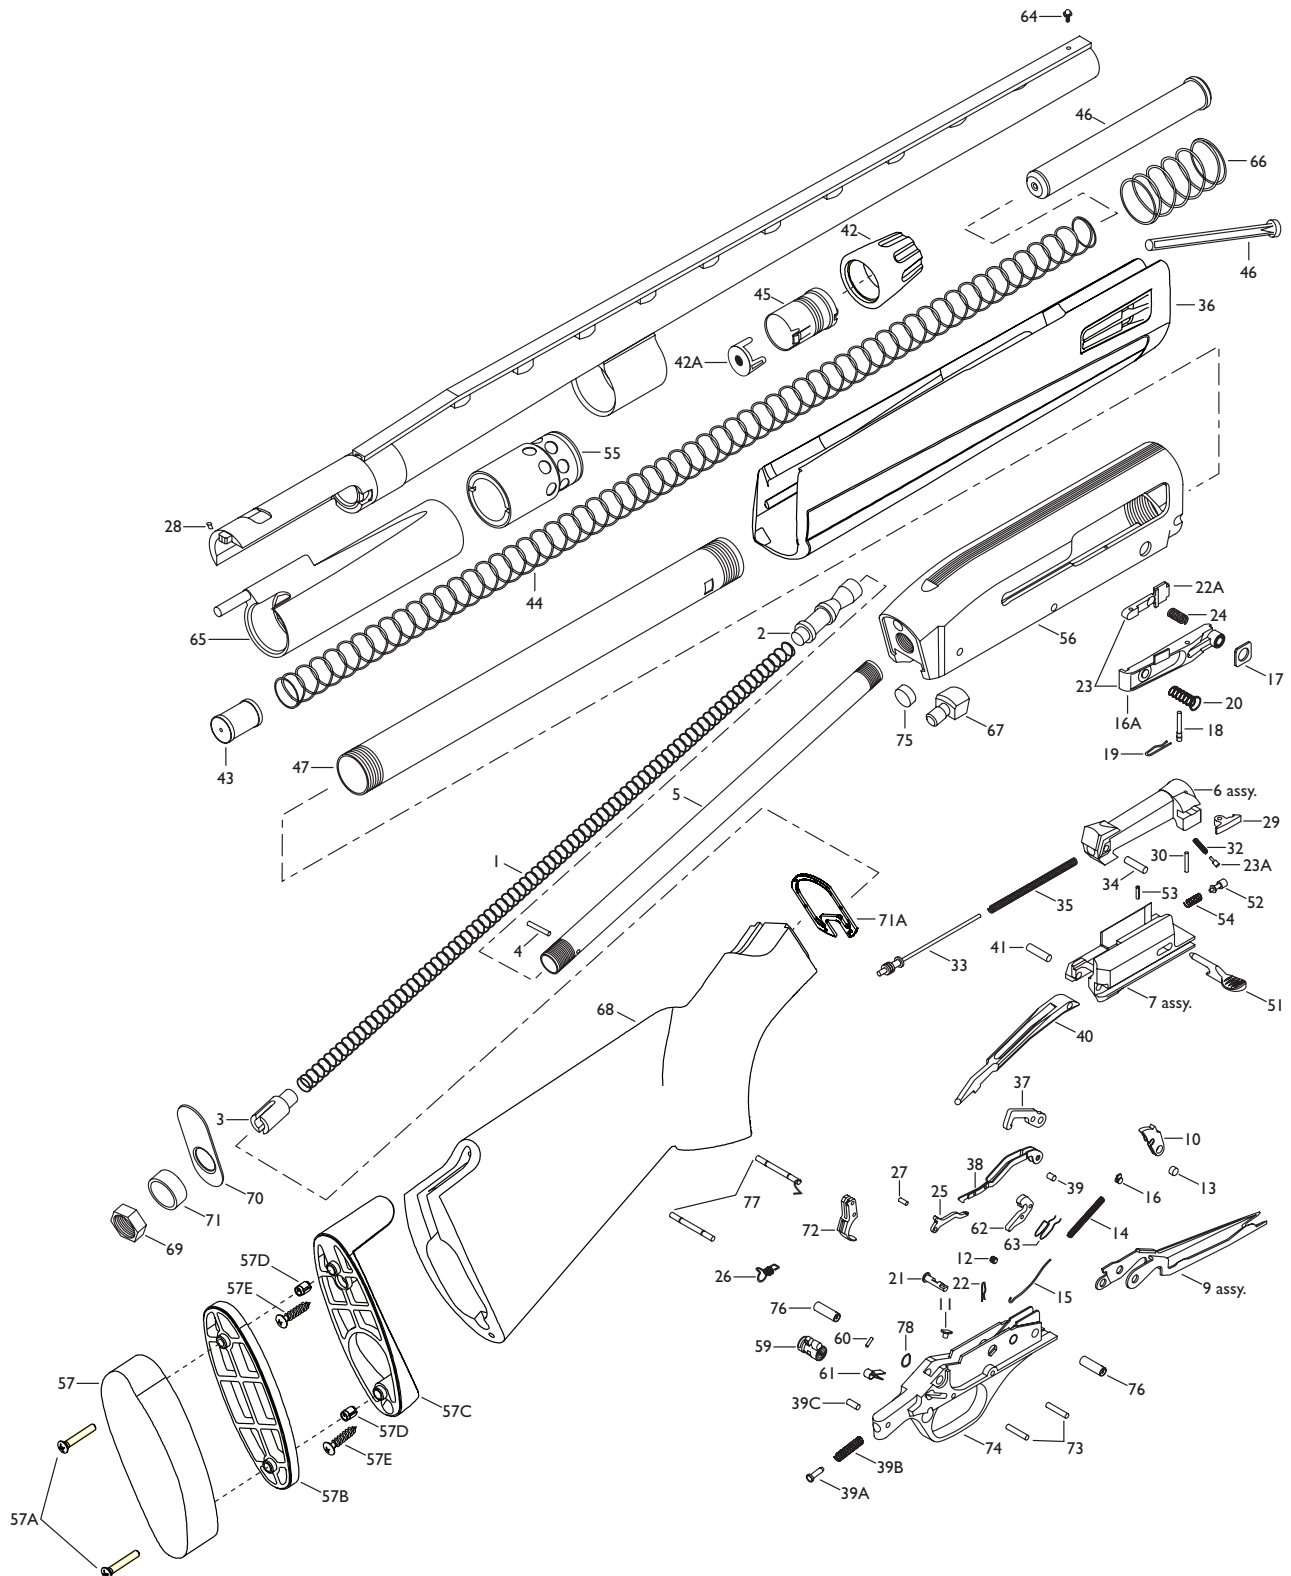

12 Gauge Autoloading Shotgun

SUPER X[®] 3

NOTE: WHEN ORDERING PARTS USE THE PART NUMBER AND NOT THE SCHEMATIC REFERENCE NUMBER.

Schematic is provided for parts identification only and should not be used as a guide to assemble guns.
CAUTION: Winchester parts are not recommended for use in other guns though models may be similar.
Inadequately fitted parts may be dangerous.